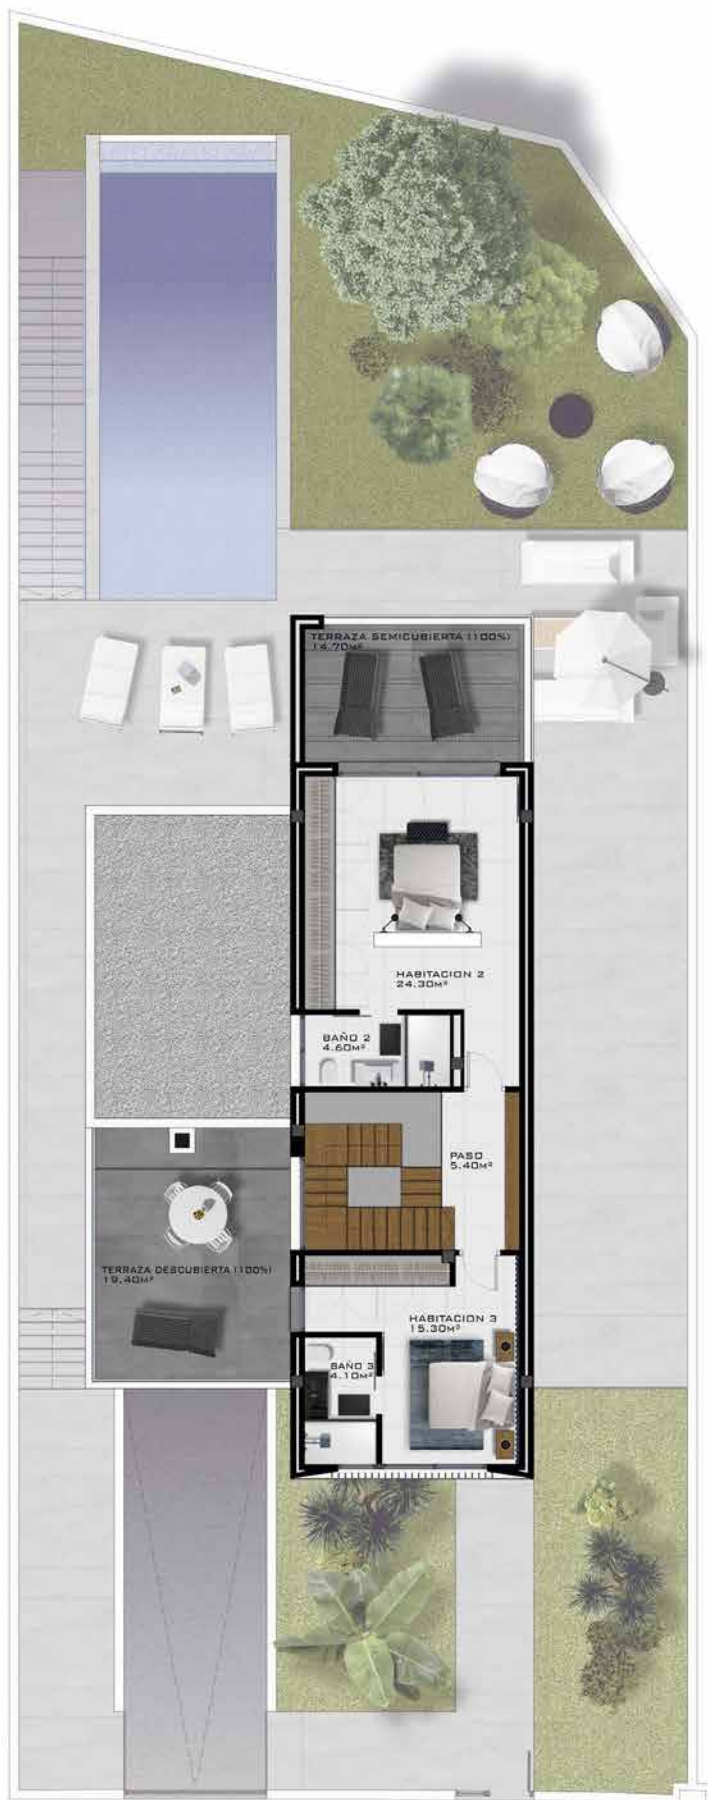

Ground floor

**bravos estate**<sup>TM</sup>  
BEST PROPERTY SELECTION

PLOT	505,20 m <sup>2</sup>
Ground floor	109,40 m <sup>2</sup>
First floor	62,00 m <sup>2</sup>
Basement	255,10 m <sup>2</sup>
Terrace	64,50 m <sup>2</sup>
TOTAL BUILT	426,50 m <sup>2</sup>

First floor

**bravos estate™**  
BEST PROPERTY SELECTION

PLOT	505,20 m2
Ground floor	109,40 m2
First floor	62,00 m2
Basement	255,10 m2
Terrace	64,50 m2
TOTAL BUILT	426,50 m2

Basement

**bravos estate**<sup>TM</sup>  
BEST PROPERTY SELECTION

PLOT	505,20 m2
Ground floor	109,40 m2
First floor	62,00 m2
Basement	255,10 m2
Terrace	64,50 m2
<b>TOTAL BUILT</b>	<b>426,50 m2</b>

PLOT	503,60 m2
Ground floor	84,60 m2
First floor	53,60 m2
Basement	228,30 m2
Terrace	32,60 m2
TOTAL BUILT	366,50 m2

**bravos estate**<sup>TM</sup>  
BEST PROPERTY SELECTION

PLOT	503,60 m <sup>2</sup>
Ground floor	84,60 m <sup>2</sup>
First floor	53,60 m <sup>2</sup>
Basement	228,30 m <sup>2</sup>
Terrace	32,60 m <sup>2</sup>
TOTAL BUILT	366,50 m <sup>2</sup>