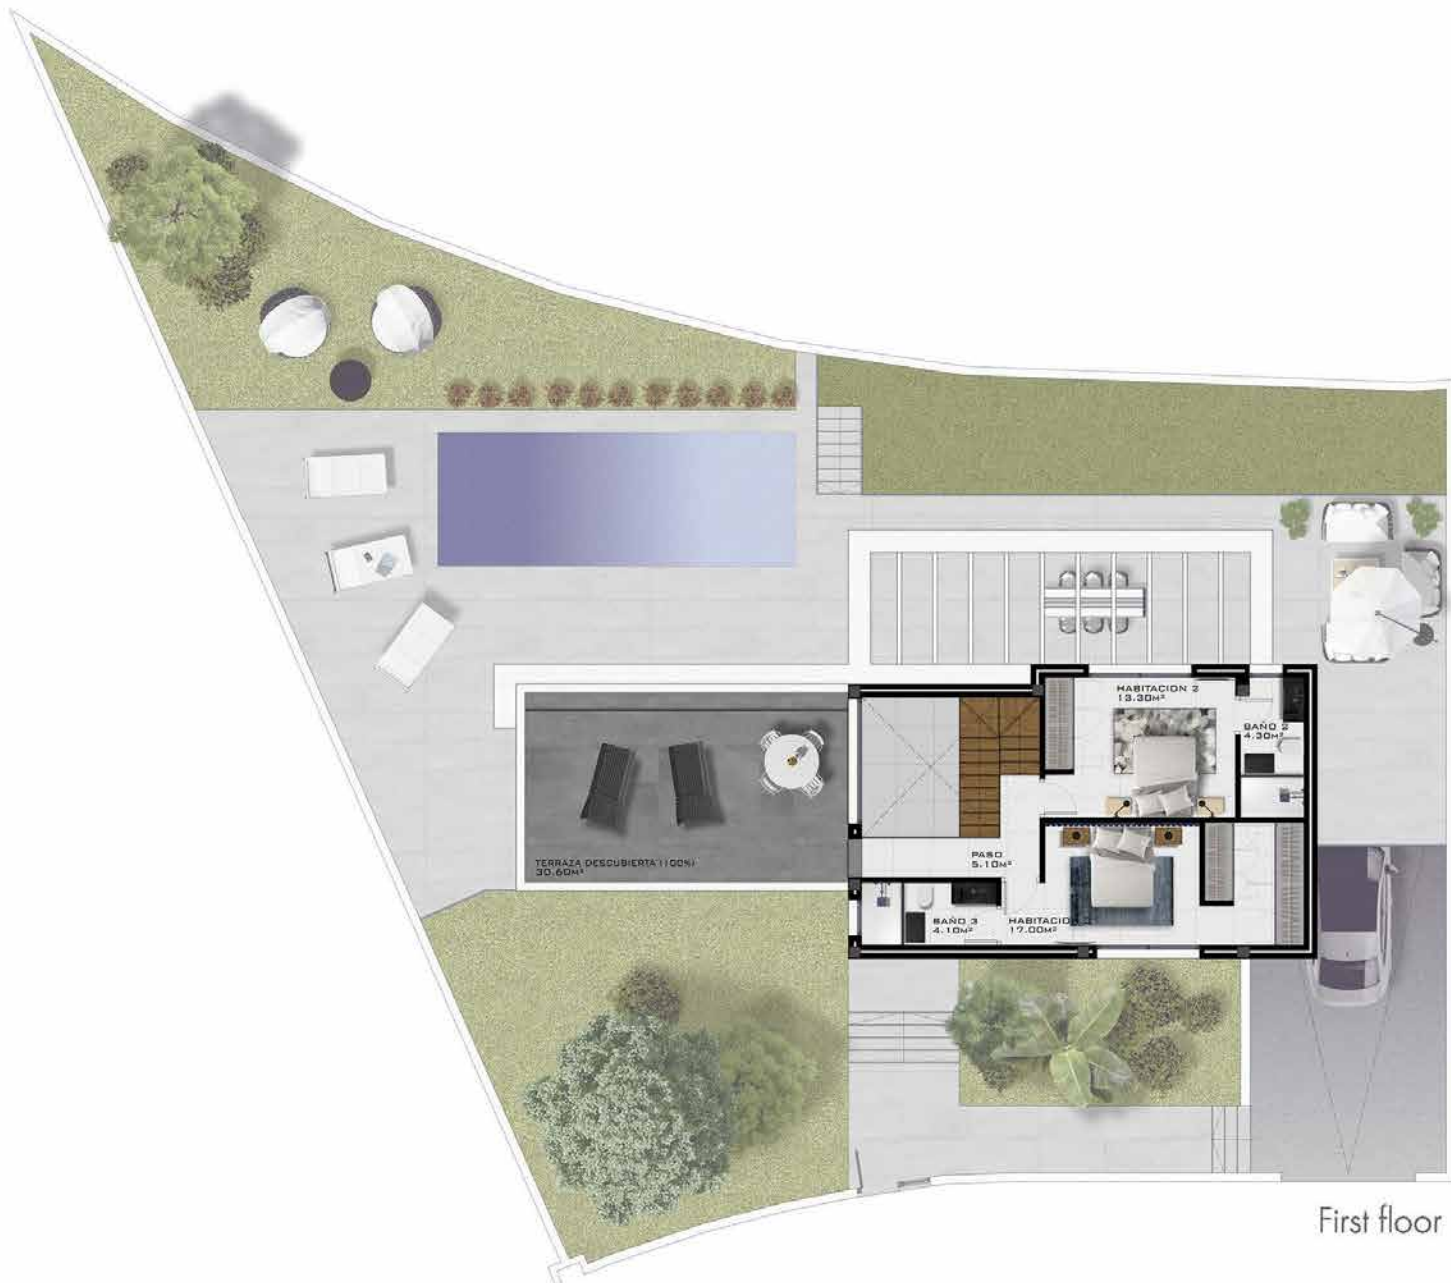

Ground floor

**bravos estate**<sup>TM</sup>  
BEST PROPERTY SELECTION

PLOT	505,20 m <sup>2</sup>
Ground floor	109,40 m <sup>2</sup>
First floor	62,00 m <sup>2</sup>
Basement	255,10 m <sup>2</sup>
Terrace	64,50 m <sup>2</sup>
TOTAL BUILT	426,50 m <sup>2</sup>

First floor

**bravos estate™**  
BEST PROPERTY SELECTION

PLOT	505,20 m2
Ground floor	109,40 m2
First floor	62,00 m2
Basement	255,10 m2
Terrace	64,50 m2
TOTAL BUILT	426,50 m2

Basement

**bravos estate**<sup>TM</sup>  
BEST PROPERTY SELECTION

PLOT	505,20 m2
Ground floor	109,40 m2
First floor	62,00 m2
Basement	255,10 m2
Terrace	64,50 m2
<b>TOTAL BUILT</b>	<b>426,50 m2</b>

PLOT	503,60 m2
Ground floor	84,60 m2
First floor	53,60 m2
Basement	228,30 m2
Terrace	32,60 m2
TOTAL BUILT	366,50 m2

**bravos estate**<sup>TM</sup>  
BEST PROPERTY SELECTION

PLOT	503,60 m <sup>2</sup>
Ground floor	84,60 m <sup>2</sup>
First floor	53,60 m <sup>2</sup>
Basement	228,30 m <sup>2</sup>
Terrace	32,60 m <sup>2</sup>
TOTAL BUILT	366,50 m <sup>2</sup>